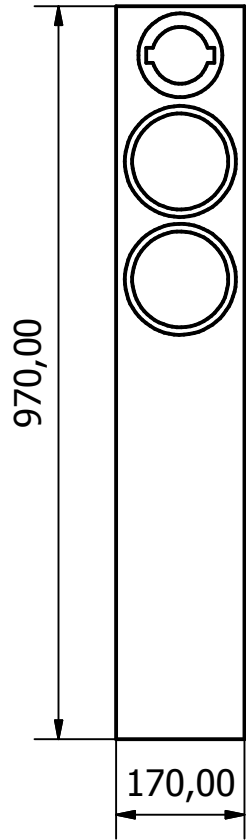

Front

Back

Sides (2pcs)

Top/Bottom (2pcs)

Brace (4pcs)

A

A (1 : 5)

Material: 19mm MDF

Designed by bidland	Checked by	Approved by	Date	Date 31.10.2007	
Delling parts				Edition	Sheet 1 / 1