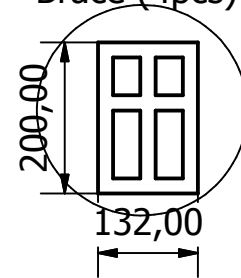

Front

Back

Sides (2pcs)

Top/Bottom (2pcs)

Brace (4pcs)

A

A (1 : 5)

Material: 19mm MDF