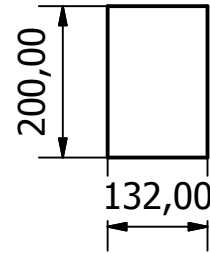

Front

Back

Sides (2pcs)

Top/Bottom (2pcs)

Brace (4pcs)

A

A (1 : 5)

Material: 19mm MDF