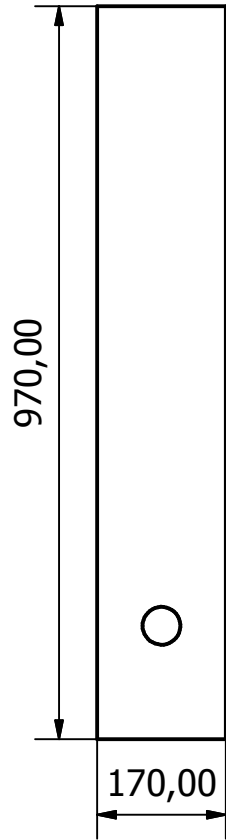

Front

Back

Sides (2pcs)

Top/Bottom (2pcs)

Brace (4pcs)

A

A (1 : 5)

Material: 19mm MDF

Designed by bidland	Checked by	Approved by	Date	Date 31.10.2007	
Delling parts				Edition	Sheet 1 / 1